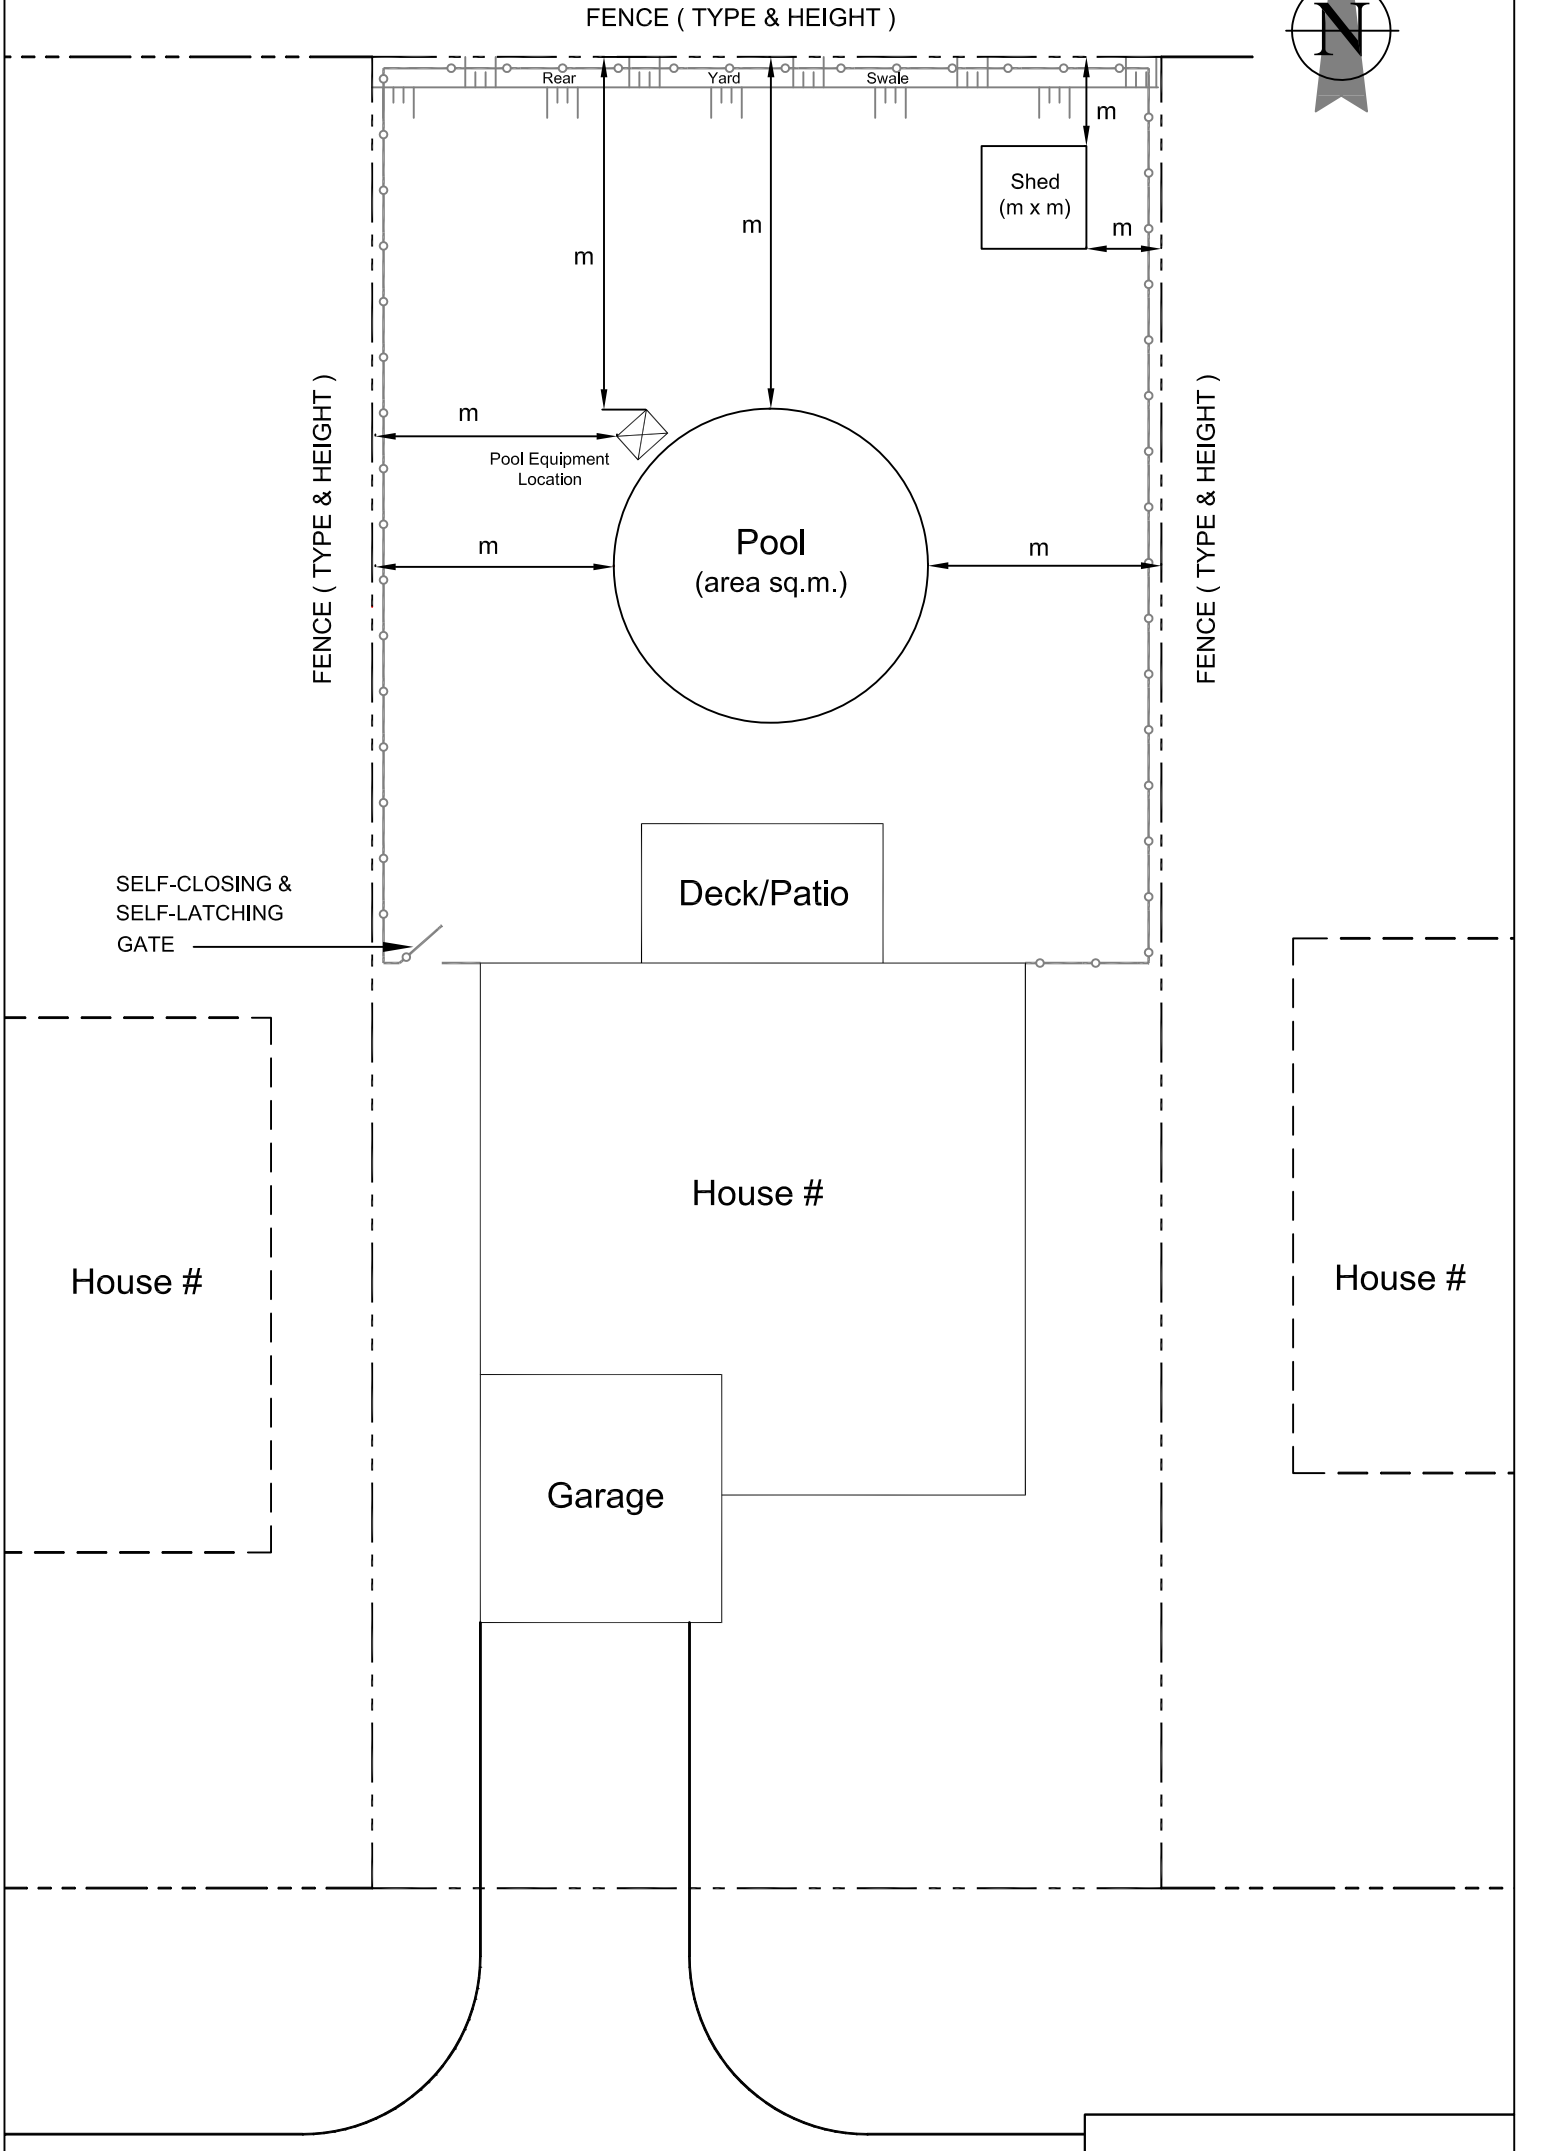

SAMPLE DRAWING

ABOVE GROUND POOL
WITH FENCED YARD

SELF-CLOSING &
SELF-LATCHING
GATE

Deck/Patio

House #

House #

Garage

House #

STREET NAME

LEGEND

Fence

Property Line